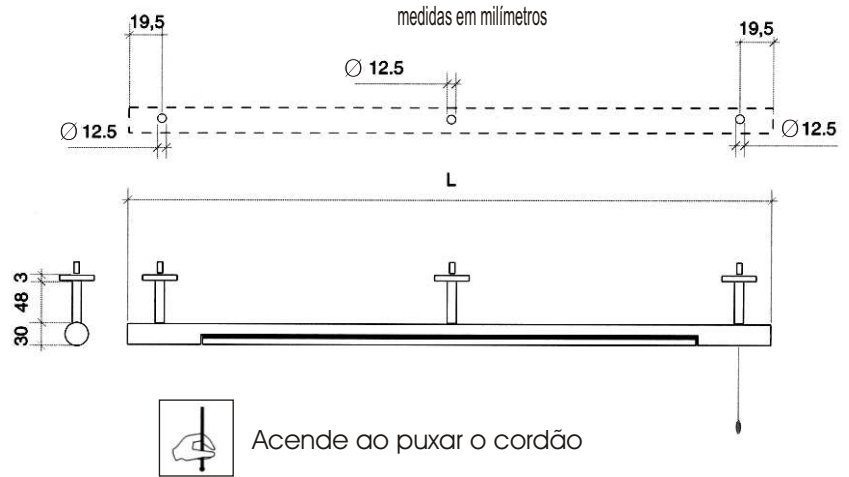

The background of the advertisement is a photograph of a closet. A long, cylindrical, illuminated tube is mounted horizontally on the wall. Several metal hangers with wooden heads are suspended from the tube. The closet walls are made of wood paneling. The lighting is soft and even, highlighting the texture of the white shirts hanging on the hangers.

# Tubo de Roupeiro com iluminação

Com interruptor de cordão	
Comprimento (mm) (L)	Referência
770	878.770.014
880	878.880.114
920	878.920.214
1160	878.116.314

Com Sensor	
Comprimento (mm) (L)	Referência
770	878.770.414
880	878.880.514
920	878.920.614
1160	878.116.714