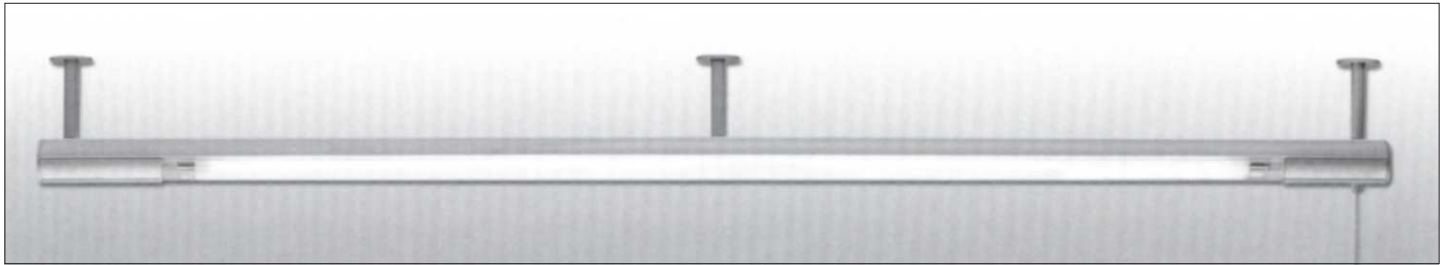

The background of the advertisement is a photograph of a closet. A long, cylindrical, illuminated tube is mounted horizontally on the wall. Several metal hangers with wooden heads are suspended from the tube. The closet walls are made of wood paneling. The lighting is soft and even, highlighting the texture of the white shirts hanging on the hangers.

# Tubo de Roupeiro com iluminação

*indicado para mobiliário doméstico, de hotel e estabelecimentos de pronto-a-vestir*

# Tubo de Roupeiro com iluminação

Com interruptor de cordão	
Comprimento (mm) (L)	Referência
770	878.770.014
880	878.880.114
920	878.920.214
1160	878.116.314

Com Sensor	
Comprimento (mm) (L)	Referência
770	878.770.414
880	878.880.514
920	878.920.614
1160	878.116.714