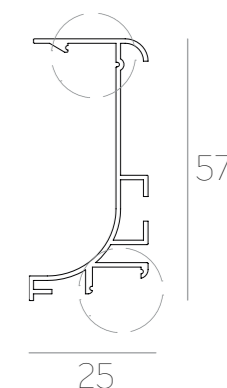

ALUMINIUM **REFERENCIA / REFERENCE**
BI-LED **757.**

PERFILES / PROFILES
GOLA

DESCRIPCIÓN
DESCRIPTION

Perfil de aluminio de 4 m. Se puede añadir iluminación LED para cajón y decorativa.

4 m aluminium profile. It can be assembled with LED lighting for drawers and decorative.

+ INFO
+ INFO

REFERENCIA
REFERENCE

ACABADOS
FINISHES

Producto <i>Product</i>	Tamaños <i>Sizes</i>	Embalaje <i>Packing</i>
757.	4000.	10

Blanco <i>White</i>	Lac. negro <i>Black lacq.</i>	Plata andz. <i>Andz. silver</i>	Lac. gris <i>Grey lacq.</i>
06.93	08.	31.	63.